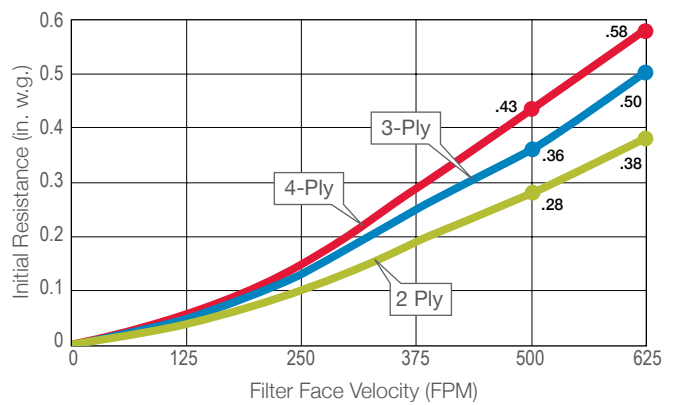

HVAC

AmerSeal® Green 225RT/
Blue 325RT/Gold 425RT

Product Overview

- Self-sealing for fast and easy installation, no clips or latches required to install
- Leak-free, no dirty air bypass
- Moisture-resistant polyester media with internal wire frame
- Lightweight, space-saving design saves on shipping and storage costs
- Available in Gold (4-ply), Blue (3-ply), and Green (2-ply)
- All models available in both panels and links
- All models available with antimicrobial
- MERV 8

Initial Resistance vs. Filter Face Velocity

Product Information

Green (2-Ply) Part Number	Cubic Ft.	Blue (3-Ply) Part Number	Cubic Ft.	Gold (4-Ply) Part Number	Cubic Ft. (H x L)	Nominal Size Inches (H x L)	Actual Size ¹ Inches	Std. Pkg. Qty.
523-200-200	2.0	523-200-300	3.0	523-200-400	3.4	10 x 20	9¼ x 19¼	24
523-319-200	2.8	523-319-300	2.8	523-319-400	2.8	12 x 24	11¼ x 23¼	24
523-500-200	2.2	523-500-300	4.8	523-500-400	4.8	16 x 20	15¼ x 19¼	24
523-600-200	5.8	523-600-300	3.3	523-600-400	3.3	16 x 25	15¼ x 24¼	24
523-700-200	3.3	523-700-300	5.9	523-700-400	5.9	20 x 20	19¼ x 19¼	24
523-782-200	4.7	523-782-300	4.7	523-782-400	4.7	20 x 24	19¼ x 23¼	24
523-800-200	4.7	523-800-300	4.7	523-800-400	4.7	20 x 25	19¼ x 24¼	24
523-803-200	7.4	523-803-300	14.6	523-803-400	14.0	20 x 48	19¼ x 47¼	24
523-863-200	4.9	523-863-300	8.8	523-863-400	8.8	24 x 24	23¼ x 23¼	24
523-870-200	4.9	523-870-300	8.7	523-870-400	8.8	25 x 25	24¼ x 24¼	24